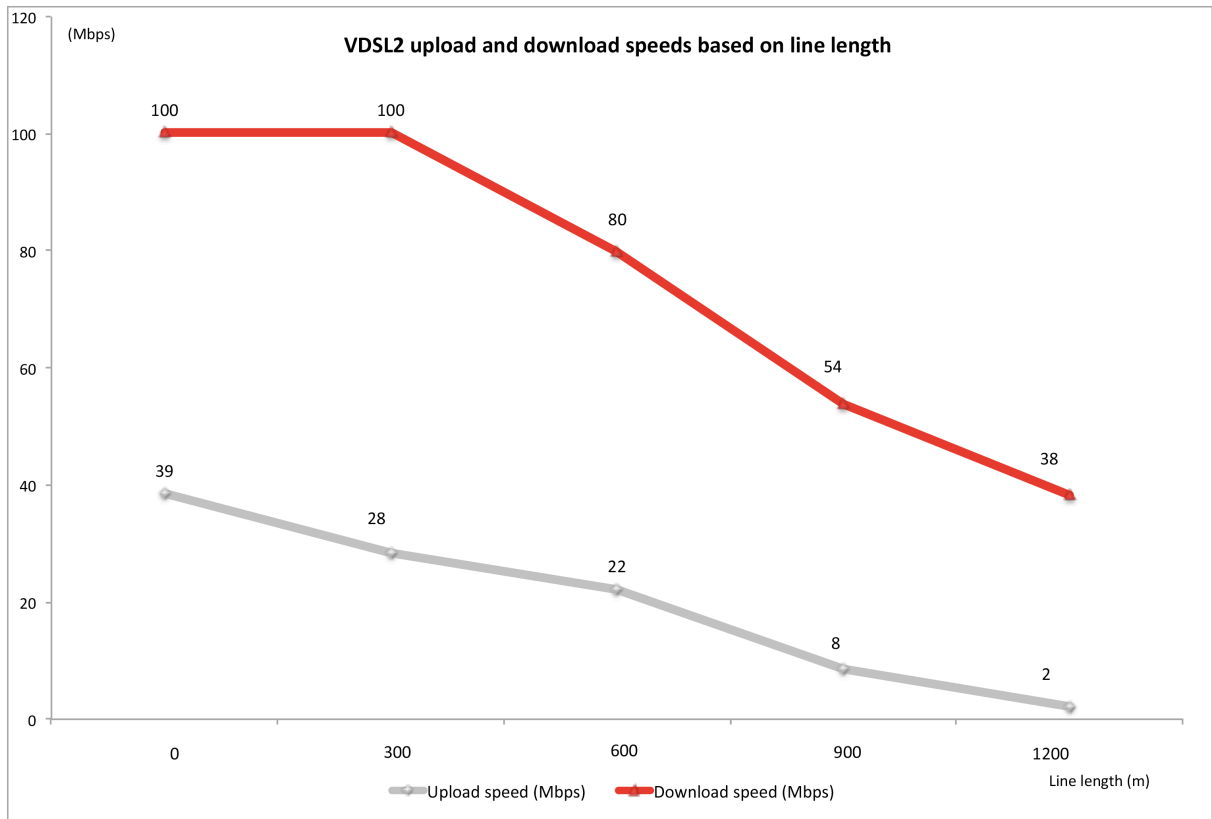

Average theoretical VDSL2 speeds observed in laboratory-based line tests.